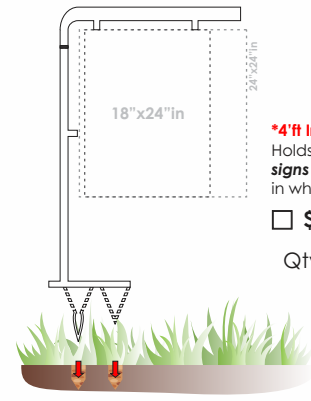

+ TAX & Delivery Charges

**IN ESCROW**

**SOLD**

**MEASUREMENT GUIDE:** First two digits are the Height of the sign, second set of digits will be the Width of the sign. Example: 32" in Height x 24" in Width

**FLAGS W/ KW LOGO**

**#A**  
Full flag pole set 67" tall  
on PVC. EASY to assemble  
**\$19.95ea**

Qty: \_\_\_\_\_

**#B**  
Flag pole set 30" tall  
EASY to assemble  
(Can be used for Steel or PVC A-Frames)  
\*Please identify what A-frames these will be used for.  
**\$15.95ea**

Qty: \_\_\_\_\_

**#C**  
(Only Flags)  
**\$12.95ea**

Qty: \_\_\_\_\_

**\*4ft Metal Stake:**  
Is used for 24"x24" in,  
24"x18" in & 15"x10" in signs  
only. Two holes are drilled  
to the sign and is held up with  
screws. Metal stake comes  
in black.

**\$8.95ea**

Qty: \_\_\_\_\_

**\*4ft Iron Post :**  
Holds 18"x24" in  
& 24"x24" in  
signs only. Iron post comes  
in white.

**\$39.95ea**

Qty: \_\_\_\_\_

**\*BROCHURE BOX:**  
Holds up to 150  
pages and 100  
business cards.