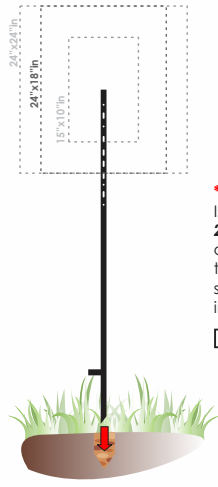

+ TAX & Delivery Charges

**IN ESCROW**

**SOLD**

**MEASUREMENT GUIDE:** First two digits are the Height of the sign, second set of digits will be the Width of the sign. Example: 32" in Height x 24" in Width

**FLAGS W/ KW LOGO**

**#A**  
Full flag pole set 67" tall  
on PVC. EASY to assemble  
**\$19.95ea**

Qty: \_\_\_\_\_

**#B**  
Flag pole set 30" tall  
EASY to assemble  
(Can be used for Steel or PVC A-Frames)  
\*Please identify what A-frames these will be used for.  
**\$15.95ea**

Qty: \_\_\_\_\_

**#C**  
(Only Flags)  
**\$12.95ea**

Qty: \_\_\_\_\_

**\*4ft Metal Stake:**  
Is used for 24"x24" in,  
24"x18" in & 15"x10" in signs  
only. Two holes are drilled  
to the sign and is held up with  
screws. Metal stake comes  
in black.